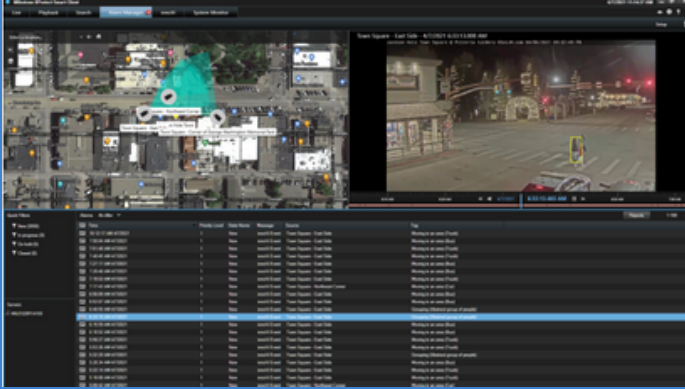

INTEGRATION IN ACTION