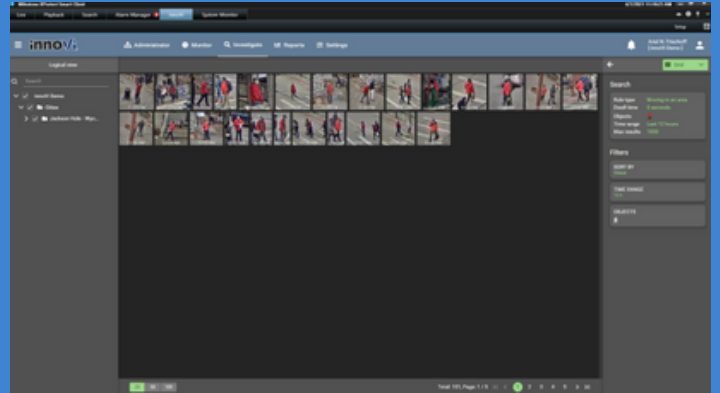

INTEGRATION IN ACTION